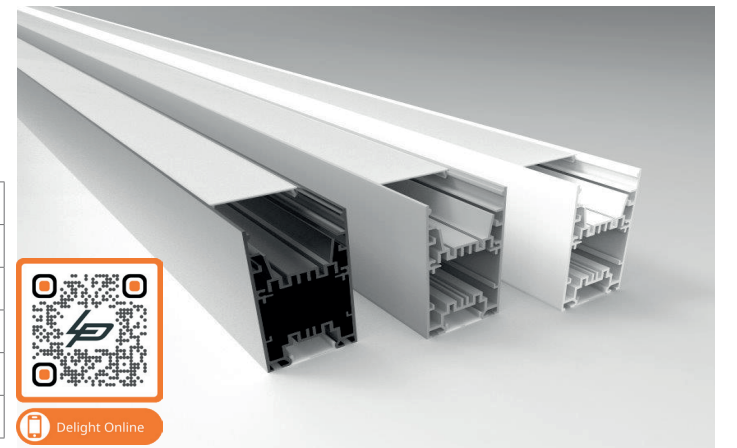

SURFACE LED PROFILES

Alupro LED profile

XLH Plus

Product name	Alupro LED profile corner XLH Plus
Color	Aluminium, white and black
Length	2,5m
Width	50mm
Height	75mm
Max. LED strip power	28,8 W/m

PROFILES AND ENDCAPS

Aluminium	White	Black	
2.01.1024	2.01.1330	2.01.1331	Alupro LED profile XLH Plus + cover PC opal surface mounted 2,5m incl. fall protection
2.01.1025	2.01.1333	2.01.1332	Alupro LED profile XLH Plus endcap die-cast, closed (2 pieces) for profile surface mounted

Alupro LED profile

XLH Plus Up/Down

Product name	Alupro LED profile corner XLH Plus
Color	Aluminium, white and black
Length	2,5m
Width	50mm
Height	75mm
Max. LED strip power	28,8 W/m

PROFILES AND ENDCAPS

Aluminium	White	Black	
2.01.1463	2.01.1470	2.01.1471	Alupro LED profile XLH up/down + cover PC opal surface mounted 2,5m incl. fall protection
2.01.1464	2.01.1472	2.01.1473	Alupro LED profile XLH up/down endcap die-cast, closed (2 pieces) for profile surface mounted