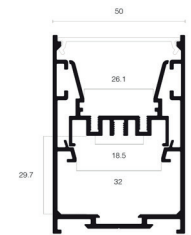

PROFILES AND ENDCAPS

Aluminium	White	Black	
2.01.1024	2.01.1330	2.01.1331	Alupro LED profile XLH Plus + cover PC opal surface mounted 2,5m incl. fall protection
2.01.1025	2.01.1333	2.01.1332	Alupro LED profile XLH Plus endcap die-cast, closed (2 pieces) for profile surface mounted