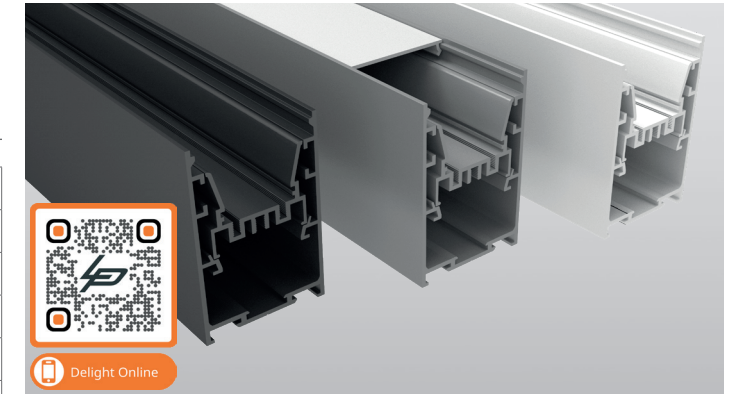

SURFACE LED PROFILES

Alupro LED profile

XLH Plus

Product name	Alupro LED profile corner XLH Plus
Color	Aluminium, white and black
Length	2,5m
Width	50mm
Height	75mm
Max. LED strip power	28,8 W/m

PROFILES AND ENDCAPS