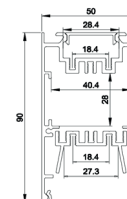

Alupro LED profile

XLH Plus Up/Down

Product name	Alupro LED profile corner XLH Plus
Color	Aluminium, white and black
Length	2,5m
Width	50mm
Height	75mm
Max. LED strip power	28,8 W/m

PROFILES AND ENDCAPS

Aluminium	White	Black	
2.01.1463	2.01.1470	2.01.1471	Alupro LED profile XLH up/down + cover PC opal surface mounted 2,5m incl. fall protection
2.01.1464	2.01.1472	2.01.1473	Alupro LED profile XLH up/down endcap die-cast, closed (2 pieces) for profile surface mounted

COVERS AND MOUNTING CLIPS

Article No.	
2.01.1026	Alupro LED profile XLH up/down mounting clip for profile surface mounted 2,5m and pendant extension rod
2.01.1027	Alupro LED profile XLH up/down Connection clip (2 pieces)
2.01.1041	Suspension set for Alupro Plus XLH up/down